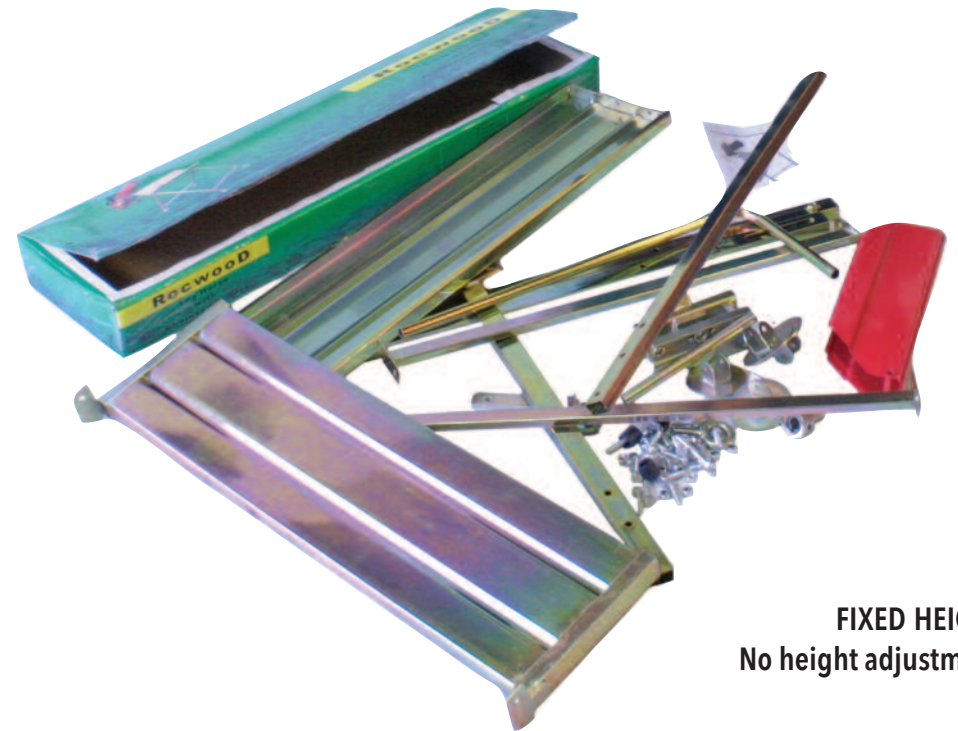

Working with Chainsaws - Safety is the Priority

Portek Logmaster - 3 Year Warranty

ASSEMBLY ONLY 5 PARTS = 5 MINUTES

CE CERTIFIED

ADJUSTABLE
TELESCOPIC LEGS
630mm - 775mm
(2'1" - 2'7")

VERY HEAVY DUTY CONSTRUCTION
Machined and welded solid steel parts

Low Priced Competition - 1 Year Warranty

ASSEMBLY 60 PARTS = 1.5 HOURS

FIXED HEIGHT
No height adjustment

LIGHTWEIGHT BOLTED CONSTRUCTION
Less rigid, lightweight steel channel

BE SURE - BE SAFE!

Heavy Duty Portek Logmaster

Lightweight Competition Found on Internet

EXTRA RIGID CLAMP

THICK VICE JAWS
MACHINED FROM SOLID STEEL

ONLY THIN CHANNEL

THIN VICE JAWS
MADE FROM ANGLE IRON

SOLID SUPPORT STRUT

**VERY HEAVY DUTY
CHAINSAW VICE**