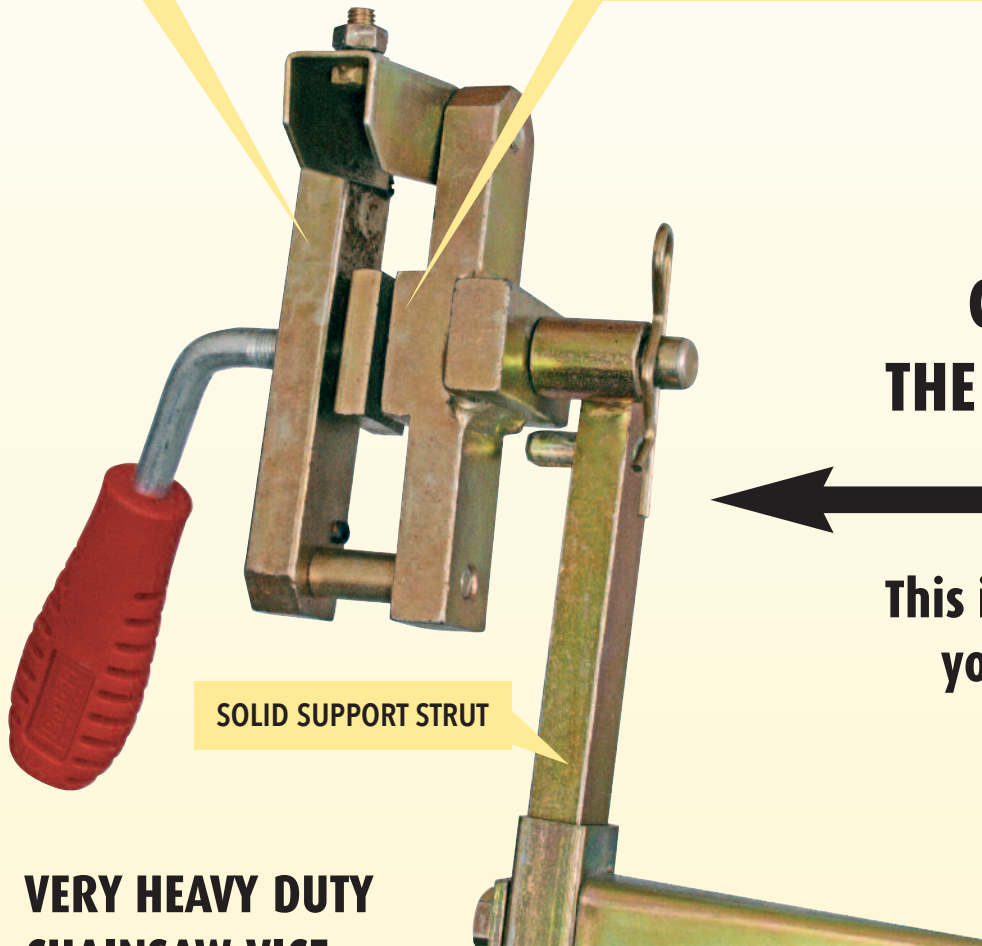

Working with Chainsaws - Safety is the Priority

Portek Logmaster - 3 Year Warranty

ASSEMBLY ONLY 5 PARTS = 5 MINUTES

CE CERTIFIED

ADJUSTABLE
TELESCOPIC LEGS
630mm - 775mm
(2'1" - 2'7")

VERY HEAVY DUTY CONSTRUCTION
Machined and welded solid steel parts

Low Priced Competition - 1 Year Warranty

ASSEMBLY 60 PARTS = 1.5 HOURS

FIXED HEIGHT
No height adjustment

LIGHTWEIGHT BOLTED CONSTRUCTION
Less rigid, lightweight steel channel

BE SURE - BE SAFE!

Heavy Duty Portek Logmaster

Lightweight Competition Found on Internet

EXTRA RIGID CLAMP

THICK VICE JAWS
MACHINED FROM SOLID STEEL

ONLY THIN CHANNEL

THIN VICE JAWS
MADE FROM ANGLE IRON

SOLID SUPPORT STRUT

**VERY HEAVY DUTY
CHAINSAW VICE**

**COMPARE
THE DIFFERENCE**

**This is what secures
your chainsaw**

THIN SUPPORT STRUT

**LIGHTWEIGHT
CHAINSAW VICE**