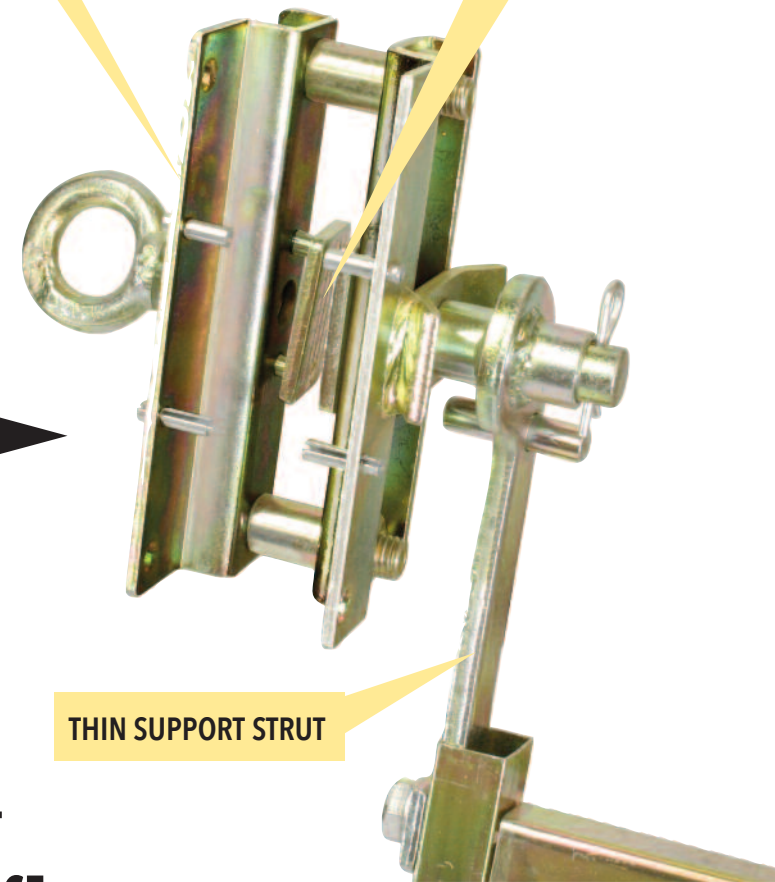

Low Priced Competition - 1 Year Warranty

ASSEMBLY 60 PARTS = 1.5 HOURS

FIXED HEIGHT
No height adjustment

LIGHTWEIGHT BOLTED CONSTRUCTION
Less rigid, lightweight steel channel

BE SURE - BE SAFE!

Heavy Duty Portek Logmaster

Lightweight Competition Found on Internet

EXTRA RIGID CLAMP

THICK VICE JAWS
MACHINED FROM SOLID STEEL

ONLY THIN CHANNEL

THIN VICE JAWS
MADE FROM ANGLE IRON

SOLID SUPPORT STRUT

**VERY HEAVY DUTY
CHAINSAW VICE**

**COMPARE
THE DIFFERENCE**

**This is what secures
your chainsaw**

THIN SUPPORT STRUT

**LIGHTWEIGHT
CHAINSAW VICE**