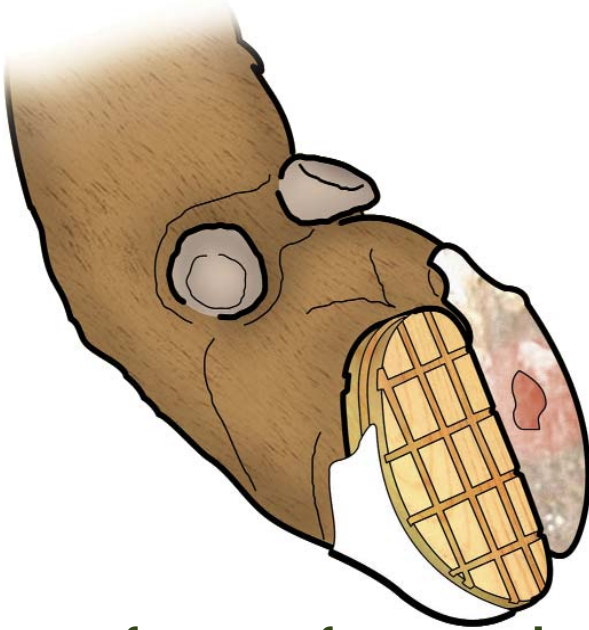

Foot Trimming

ORIGINAL COWCLOG

10 Hoof treatments

Original Cow Clogs

The Original Cow Clog - proven performance over the years has made this one of the best selling treatments for lameness.

Hoof support for a speedy recovery from lameness!

The Original Cow Clog pack consists of adhesive and wooden blocks (clogs).

The adhesive has two pre-measured components making mixing simple. Once the adhesive is mixed and applied to the cow's claw, the clog is placed into position and the adhesive is moulded into a 'boot' around the block and cow's claw.

A chemical reaction takes place hardening the adhesive and securing the wooden block to the cow's claw.

PART NUMBER

Original Cow Clog 10 Pack

012