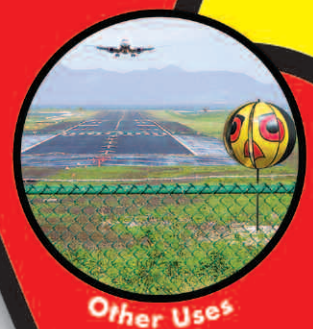

HAWK EYES

WIND DRIVEN BIRD SCARER

How it works:

The Portek **Hawk Eyes** bird scarer features four well known visual bird scaring techniques:

1. **1. Nature's warning colours**
2. **2. Reflected light**
3. **3. Large predator eyes**
4. **4. Movement**

As the wind turns the globe, the combination of unsettling movement, bright warning colours, alarming predator eyes and flashing strobe light effects, panics, alarms and confuses the birds.

Ideal for agricultural crops, market gardens, allotments, vineyards, orchards, home gardens, airports, etc.

- Highly visible.
- Simple to assemble.
- No maintenance.
- Weather resistant.
- Wind driven.
- Silent - ideal for use in built-up areas.

For optimum crop protection, several strategically placed Hawk Eyes are needed using a mix of red and yellow globes.

Portek Limited, Bryn Hall, Knolton Bryn,
Overton-on-Dee, Wrexham, LL13 0LF. UK
Tel: +44(0)1234 889454 Fax: +44(0)1234 889464