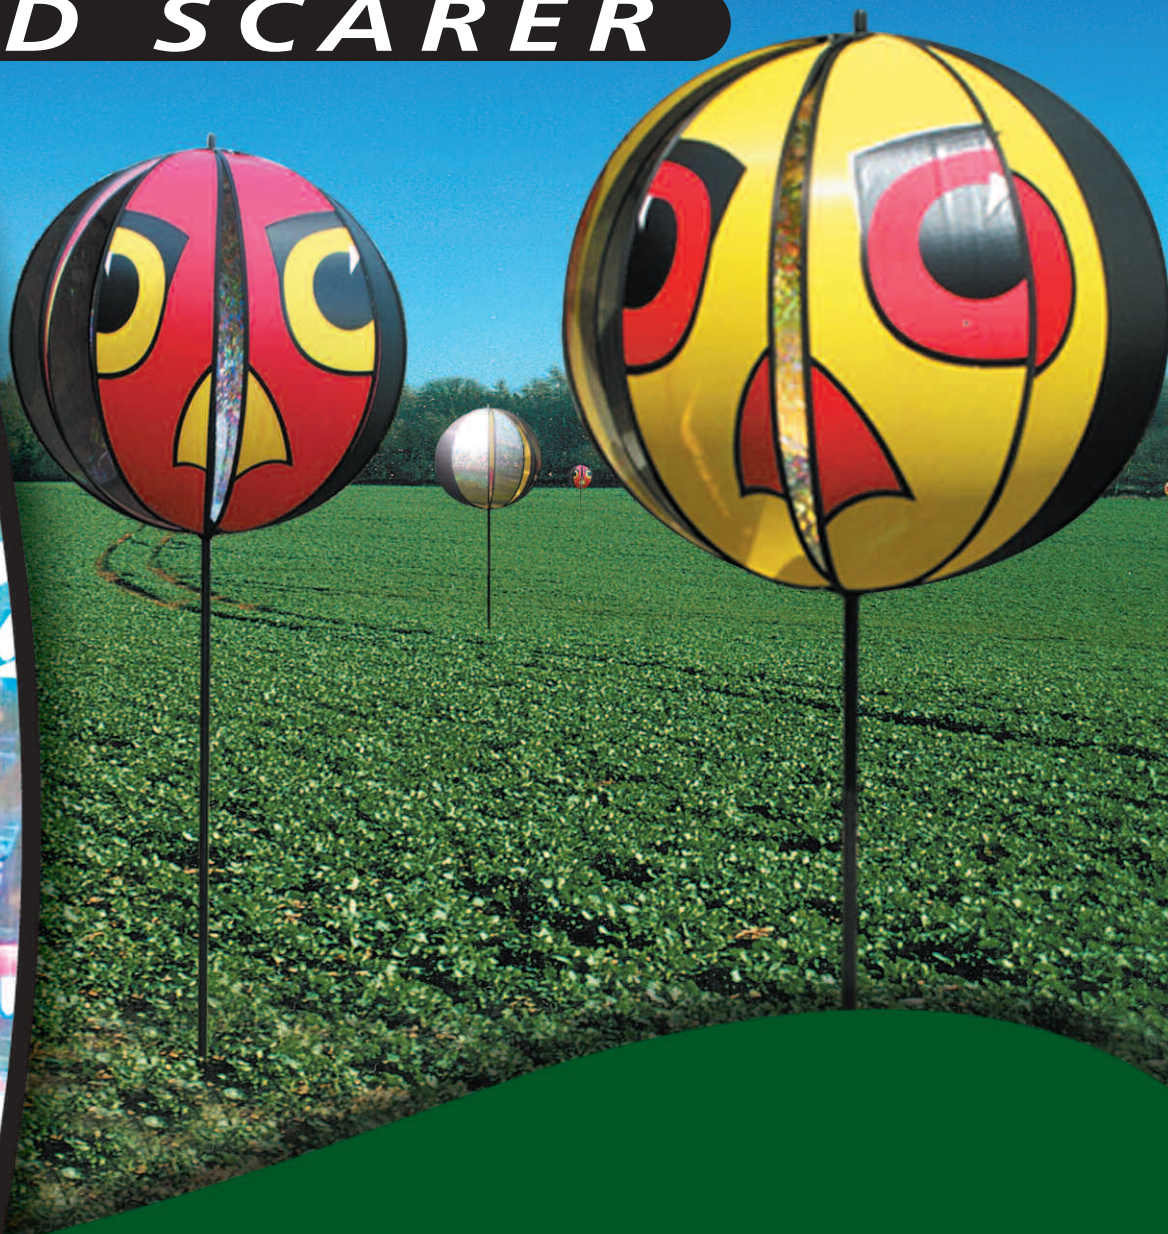

HAWK EYES

BIRD SCARER

**MOUNT A FOUR
WAY ATTACK!**

1. Reflected light
2. Large predator eyes
3. Nature's warning colours
4. Movement

Portek
LIMITED

HAWK EYES

WIND DRIVEN BIRD SCARER

How it works:

The Portek **Hawk Eyes** bird scarer features four well known visual bird scaring techniques:

- 1. Nature's warning colours**
- 2. Reflected light**
- 3. Large predator eyes**
- 4. Movement**

As the wind turns the globe, the combination of unsettling movement, bright warning colours, alarming predator eyes and flashing strobe light effects, panics, alarms and confuses the birds.

Ideal for agricultural crops, market gardens, allotments, vineyards, orchards, home gardens, airports, etc.

- Highly visible.
- Simple to assemble.
- No maintenance.
- Weather resistant.
- Wind driven.
- Silent - ideal for use in built-up areas.